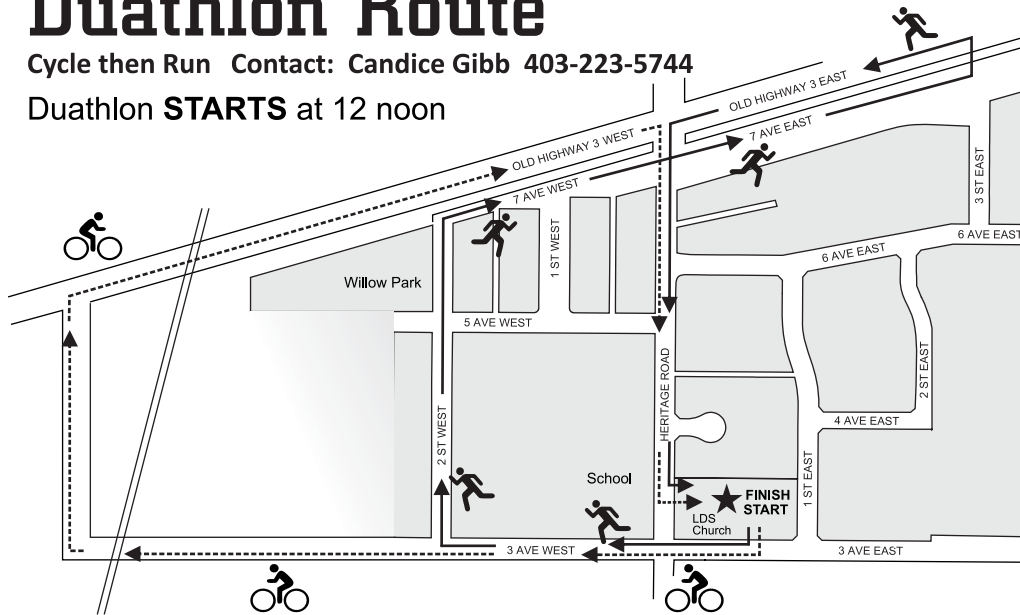

Chili Taste Off *Enter YOUR famous chili.*

Call to register: Nancy Powers 403-223-9126

LIMIT OF 15 ENTRIES - REGISTER BEFORE JULY 15, 2012

Pot of chili to serve 15 minimum. Judging at the park 4:50
Your pot of chili is your supper contribution.

Duathlon Route

Cycle then Run Contact: Candice Gibb 403-223-5744

Duathlon **STARTS** at 12 noon

Parade Route

Contact: Rick Anderson @ 403-223-8022
Contact: John Neufeld @ 403-223-1979

Put in a family float, an organization float,
kids on bikes, horses, business entries etc.
Use your imagination -
make this the best Parade ever!!!!

STARTS at 3 pm